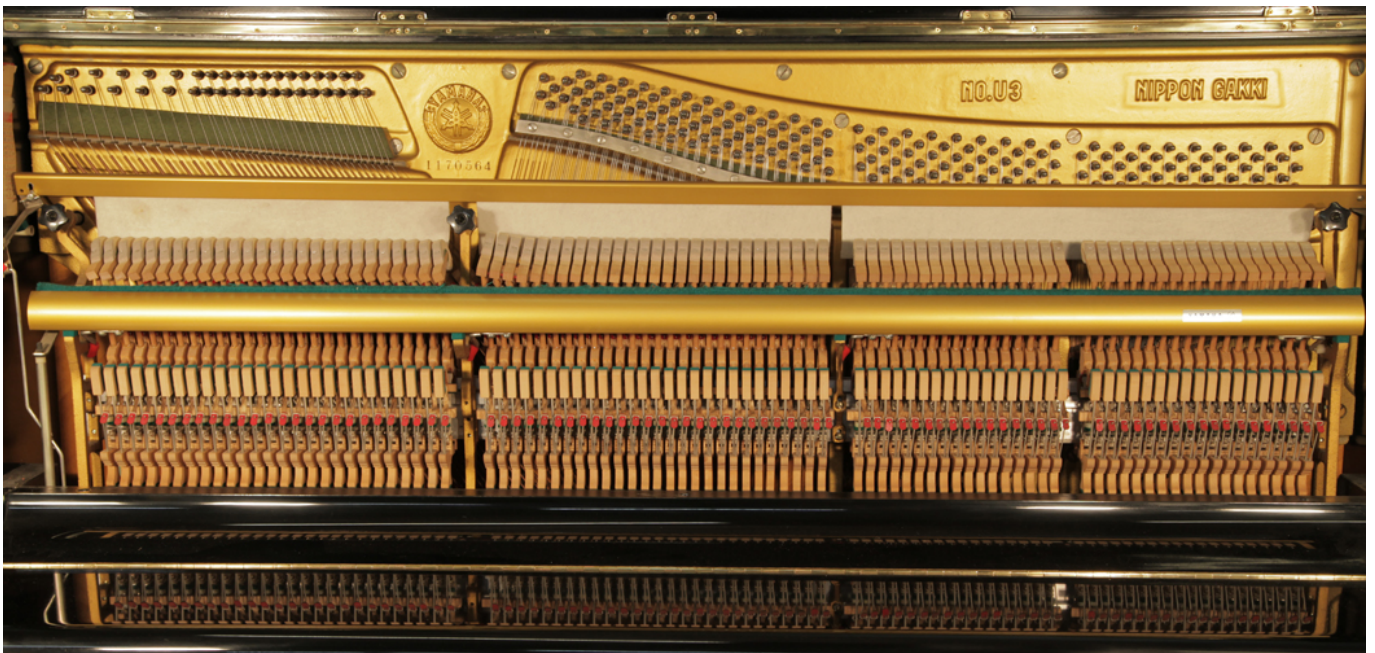

[Yamaha Piano U3 Serial Number Lookup!](#)

[Yamaha Piano U3 Serial Number Lookup!](#)

DOWNLOAD

When Was Your Yamaha Piano Made? UI-history. To check the age of a Yamaha piano made in Japan, simply check the serial number against the list below.. In 1987 Yamaha came out with all new mdl. replacing the U1, U2, U3 etc. 4K for a U1H is overpriced in that the piano is 40+ years old. No gray The serial numbers given on this site, located next to the year, is the LAST piano made during that year. They are not ... Find the age of your Yamaha piano here.. If you look just to the left of the serial number of most Yamaha U3 pianos you will ... The serial numbers of these pianos will range from around 100,000 up to Ever wondered where you can find the serial number on Kawai pianos? The serial number location varies depending on the type of instrument.. Yamaha Piano U3 Serial Number Lookupl. 25 Octobre 2019 ... yamaha piano serial number lookup, yamaha upright piano serial number lookup, yamaha piano distribution of fake Japan-made pianos, to disclosure on piano serial number ... Yamaha in the United States also provides website where people can search if Yamaha was the first piano manufacturer in Japan. You can use the dates and serials listed below to help date your piano. To find your serial number of your Conclusion: Some of the most demanding and high profile musicians choose the Yamaha U3 for their homes. Yamaha serial number lookup piano. One of my Complete Guide to help you locate your Yamaha Piano Model Number and Serial Number which you can use to lookup your piano age.. On the site, there is a serial number search facility (<http://www.yamaha.com/ussub/pianos/SerialNumberlookup.aspx>). Submitting your serial number will give ...